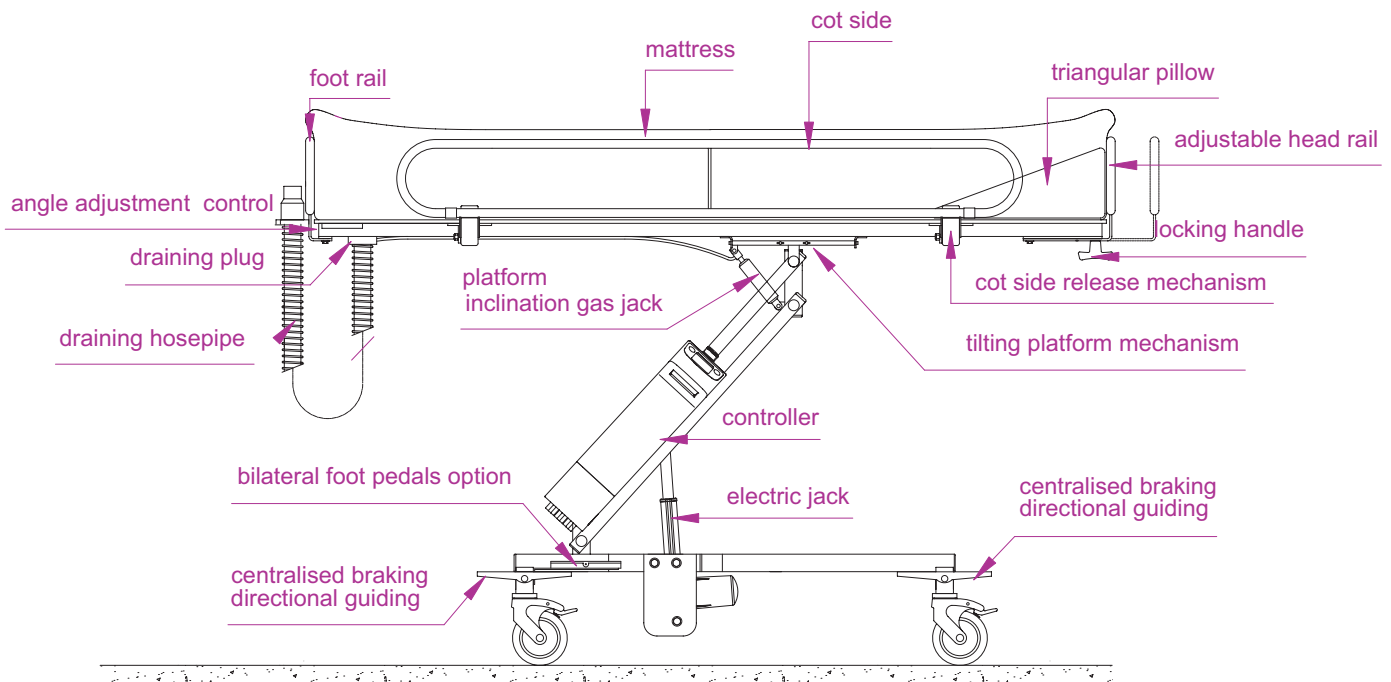

Variable height shower stretchers

REF. 3700.00 - 3701.00 - 3800.00 - 3800.20 - 3801.00 - 3802.00 - 3802.01 - 3860.00 - 3860.20 - 3861.00 - 3862.00 - 3865.00 - 3866.00 - 3800.20_UG - 3802.00_UG - 3862.00_UG