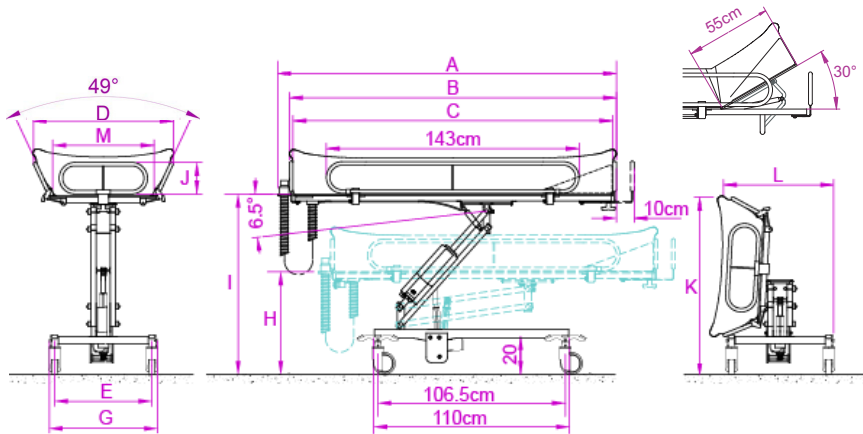

Variable height shower stretchers

REF. 3700.00 - 3701.00 - 3800.00 - 3800.20 - 3801.00 - 3802.00 - 3802.01 - 3860.00 - 3860.20 - 3861.00 - 3862.00 - 3865.00 - 3866.00 - 3800.20_UG - 3802.00_UG - 3862.00_UG

Shower & Bath

Crystal

Variable height shower stretchers

REF. 3700.00 - 3701.00 - 3800.00 - 3800.20 - 3801.00 - 3802.00 - 3802.01 - 3860.00 - 3860.20 - 3861.00 - 3862.00 - 3865.00 - 3866.00 - 3800.20_UG - 3802.00_UG - 3862.00_UG

SPECIFICATIONS: (according to models)

Base

- Steel frame, anti-corrosion coated, painted coating.
- 316L Stainless steel frame for the 3701.00 model.
- 4 x Ø100mm wheels with brakes.
- Bi-centralised braking.
- Bi-directional guiding.
- Hydraulic jack with bilateral foot control or 24V electric jack with 2 functions hand control.